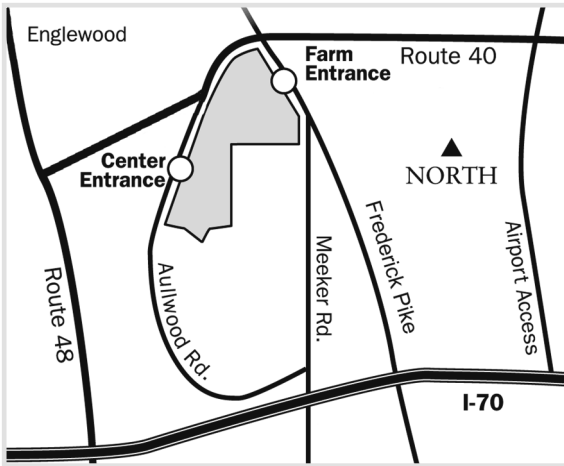

# Coming to Aullwood

Aullwood is only twenty minutes from downtown Dayton and a five-minute drive from the Dayton airport.

## Directions:

From I-70, take Airport Access Rd. exit 32. After about a mile and a half, take the US-40 exit toward Englewood/Vandalia. Turn left on W. National Rd. (US-40). To reach the farm, turn left on Frederick Pike; the farm will be on your right. To reach the center, turn left on Aullwood Road; the center will be on your left.

# Scouting... At Aullwood!

Aullwood Audubon Center and Farm's 200 acre sanctuary is the perfect place for Girl Scouts to learn about the natural world! Come for an unforgettable visit and complete requirements for a badge while you are here!