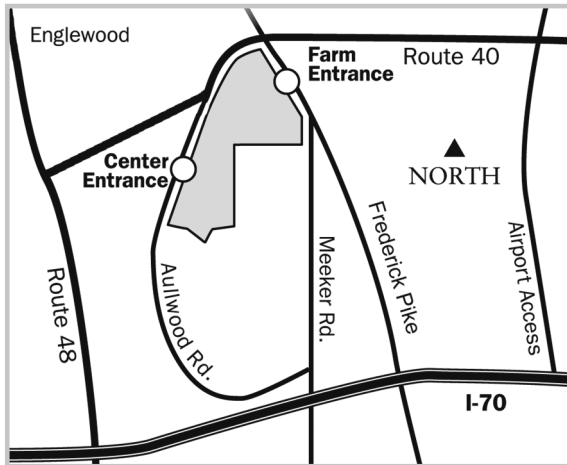

# Coming to Aullwood

Aullwood is only twenty minutes from down-town Dayton and a five-minute drive from the Dayton airport.

## Directions:

From I-70, take Airport Access Rd. exit 32. After about a mile and a half, take the US-40 exit toward Englewood/Vandalia. Turn left on W. National Rd. (US-40). To reach the farm, turn left on Frederick Pike; the farm will be on your right. To reach the center, turn left on Aullwood Road; the center will be on your left.