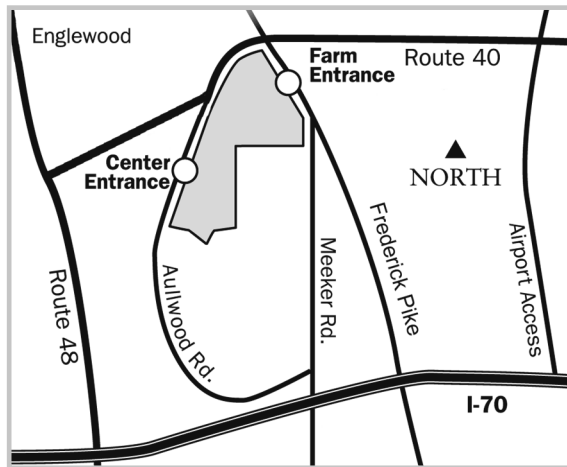

# Coming to Aullwood

Aullwood is only twenty minutes from downtown Dayton and a five-minute drive from the Dayton airport.

## Directions:

From I-70, take Airport Access Rd. exit 32. After about a mile and a half, take the US-40 exit toward Englewood/Vandalia. Turn left on W. National Rd. (US-40). To reach the farm, turn left on Frederick Pike; the farm will be on your right. To reach the center, turn left on Aullwood Road; the center will be on your left.